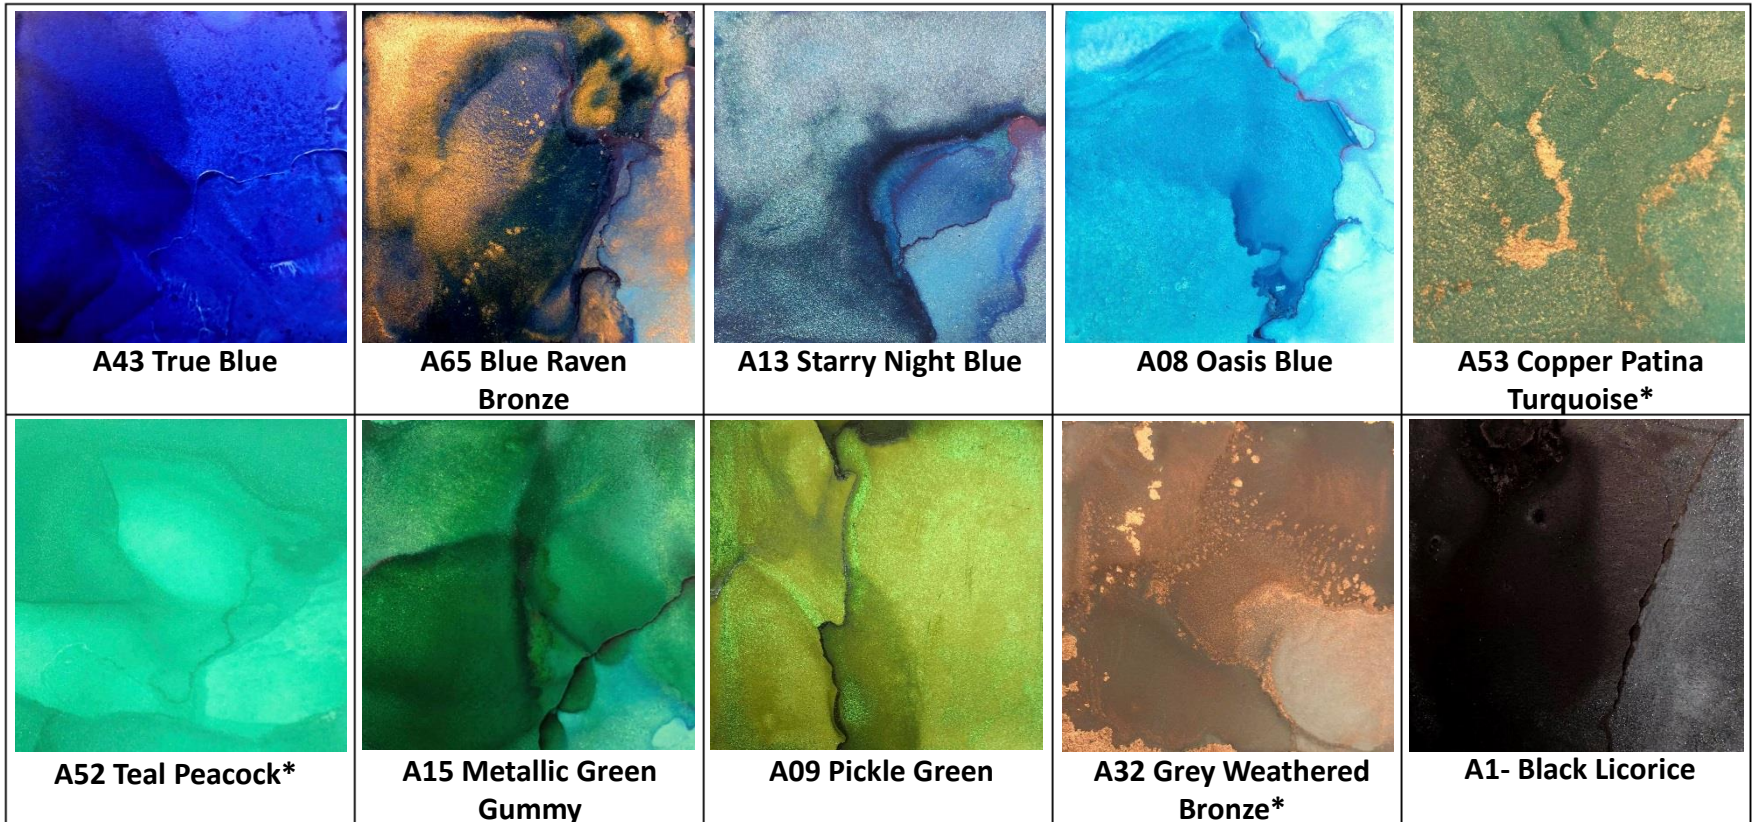

Epoxy Candy Color Chart

(Page 1)

*Color is semi-opaque rather than translucent

				
A55 Lemon Drop Yellow*	A68 Charred Hufflepuff Yellow	A55 A01 Golden Saffron	A55 A04 Orange Marmalade*	A41 Strawberry Fire Red
				
A58 Blush Red Bronze*	A47 Orange Sherbet*	A07 Purple Grape Soda	A57 Blueberry Shake*	A14 Electric Eggplant Blue

Epoxy Candy Color Chart

(Page 2)

*Color is semi-opaque rather than translucent

©Copyright Serena Webber Studio. For personal use only. Not for edit, resale, redistribution or sharing without express written consent from Serena Webber. All shares must be accompanied by link back to original website (www.serenawebber.com).